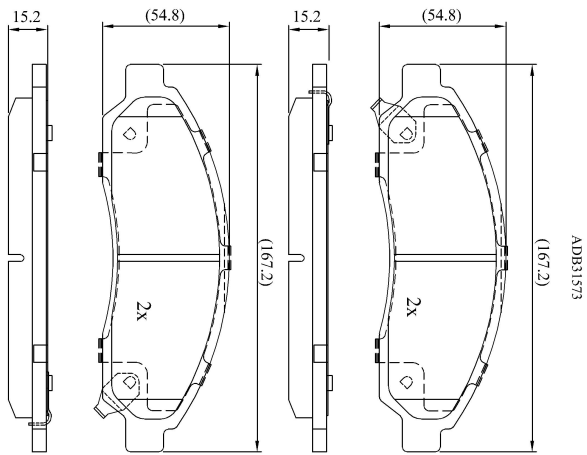

Make: ISUZU

Model: Rodeo

Part Number: ADB31573

Vehicle Manufacturing/Engine:

Specifications

Fitting Position	:	Front
Model Date	:	06/03-->
Or. Caliper	:	Sumitomo
WVA	:	2,43,70,24,594
FMSI	:	
Length	:	167.2
Width	:	54.8
Thickness	:	15.2