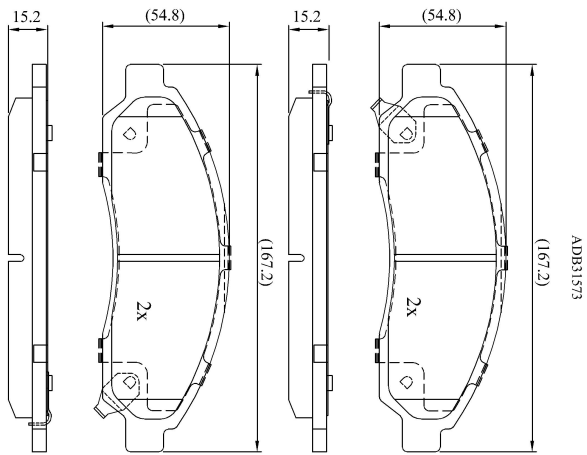

Make: ISUZU

Model: Rodeo

Part Number: ADB31573

Vehicle Manufacturing/Engine:

Specifications

Fitting Position	:	Front
Model Date	:	06/03-->
Or. Caliper	:	
WVA	:	
FMSI	:	
Length	:	167.2
Width	:	54.8
Thickness	:	15.2