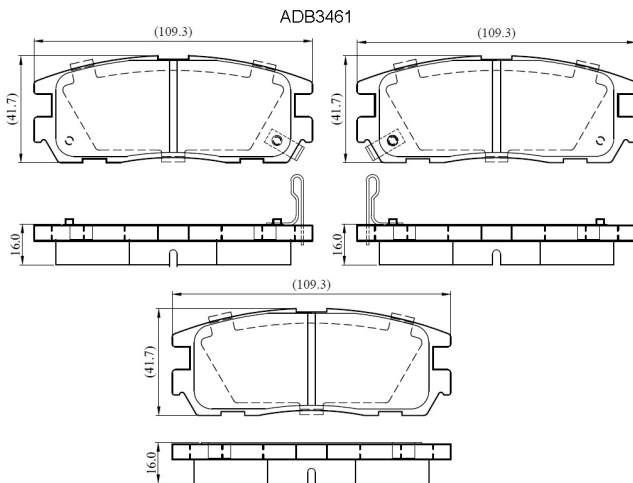

Make: ISUZU

Model: Trooper (->98)

Part Number: ADB3461

Vehicle Manufacturing/Engine:

Specifications

Fitting Position	:	Rear
Model Date	:	03/92-04/98
Or. Caliper	:	Sumitomo

WVA	:	21875
FMSI	:	
Length	:	109.3
Width	:	41.7
Thickness	:	16