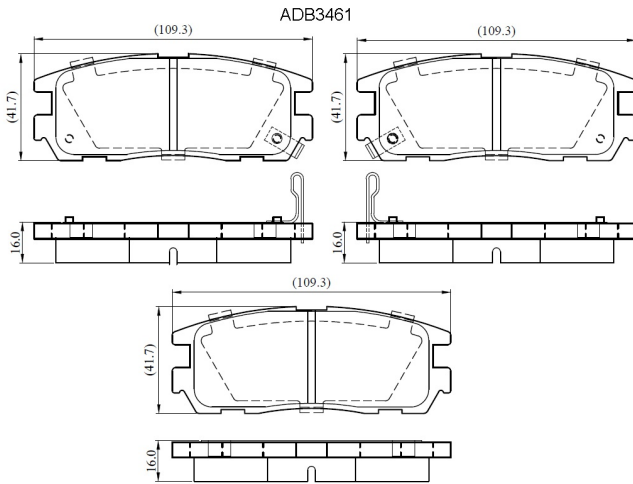

Make: ISUZU

Model: Trooper (->98)

Part Number: ADB3461

Vehicle Manufacturing/Engine:

Specifications

Fitting Position	:	Rear
Model Date	:	03/92-04/98
Or. Caliper	:	Sumitomo

WVA	:	21875
FMSI	:	
Length	:	109.3
Width	:	41.7
Thickness	:	16