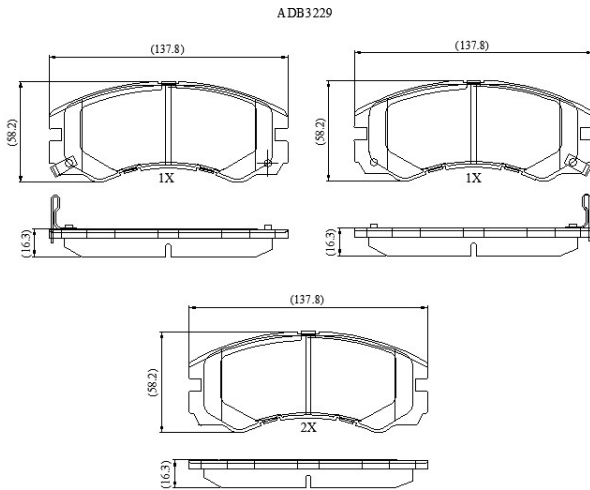

Make: ISUZU

Model: Trooper Range

Part Number: ADB3229

Vehicle Manufacturing/Engine:

Specifications

Fitting Position	:	Front
Model Date	:	05/98->
Or. Caliper	:	Sumitomo

WVA	:	21845
FMSI	:	
Length	:	137.8
Width	:	58.2
Thickness	:	16.3