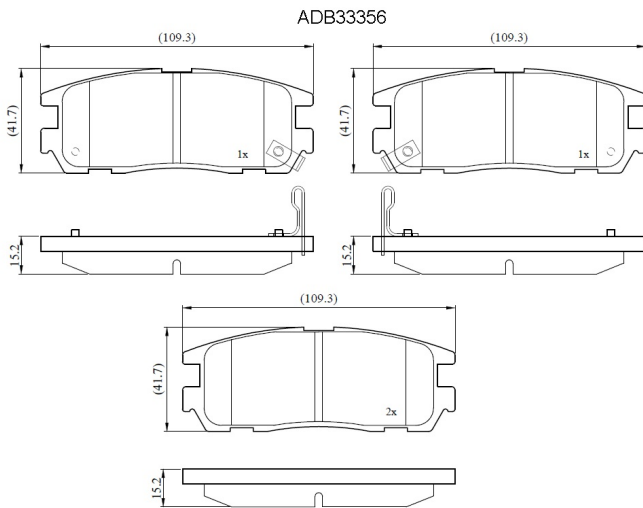

Make: ISUZU

Model: TRUCK Amigo

Part Number: ADB33356

Vehicle Manufacturing/Engine:

Specifications

| | | |
|-------------------------|---|-------|
| Fitting Position | : | Rear |
| Model Date | : | 98-00 |
| Or. Caliper | : | |

| | | |
|------------------|---|-----------|
| WVA | : | |
| FMSI | : | 7460-D580 |
| Length | : | 109.3 |
| Width | : | 41.7 |
| Thickness | : | 15.8 |