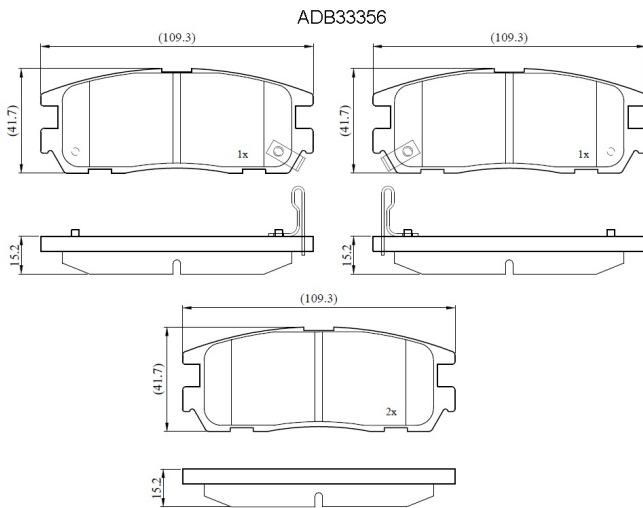

Make: ISUZU

Model: TRUCK Axiom

Part Number: ADB33356

Vehicle Manufacturing/Engine:

Specifications

Fitting Position	:	Rear
Model Date	:	02-Apr
Or. Caliper	:	

WVA	:	
FMSI	:	7460-D580
Length	:	109.3
Width	:	41.7
Thickness	:	15.8