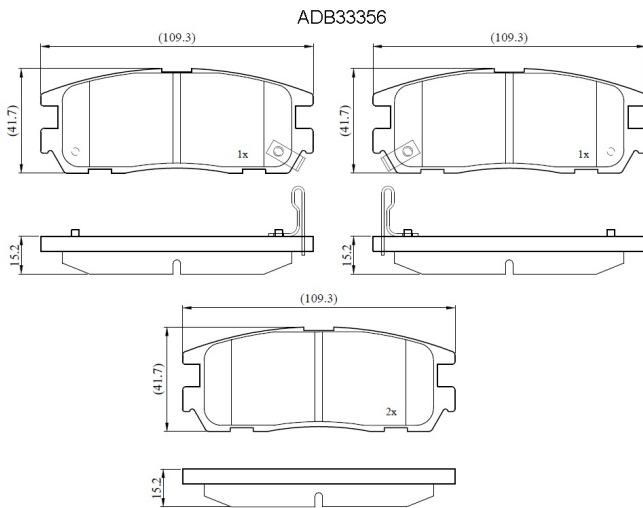

Make: ISUZU

Model: TRUCK Rodeo

Part Number: ADB33356

Vehicle Manufacturing/Engine:

Specifications

Fitting Position	:	Rear
Model Date	:	93-04
Or. Caliper	:	

WVA	:	
FMSI	:	7460-D580
Length	:	109.3
Width	:	41.7
Thickness	:	15.8