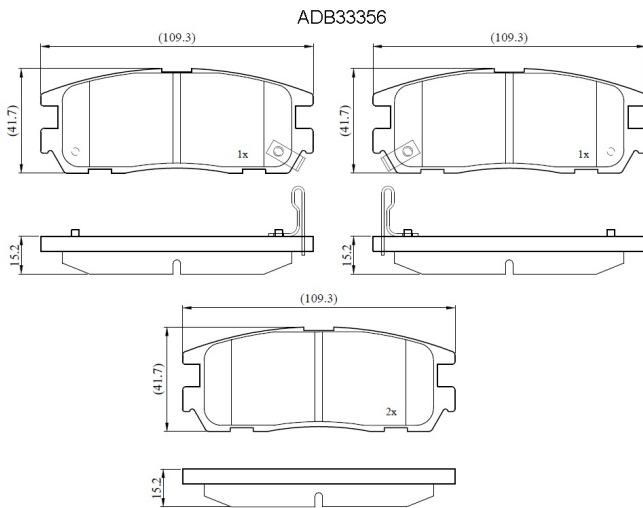

Make: ISUZU

Model: TRUCK Trooper

Part Number: ADB33356

Vehicle Manufacturing/Engine:

Specifications

Fitting Position	:	Rear
Model Date	:	92-02
Or. Caliper	:	

WVA	:	
FMSI	:	7460-D580
Length	:	109.3
Width	:	41.7
Thickness	:	15.8