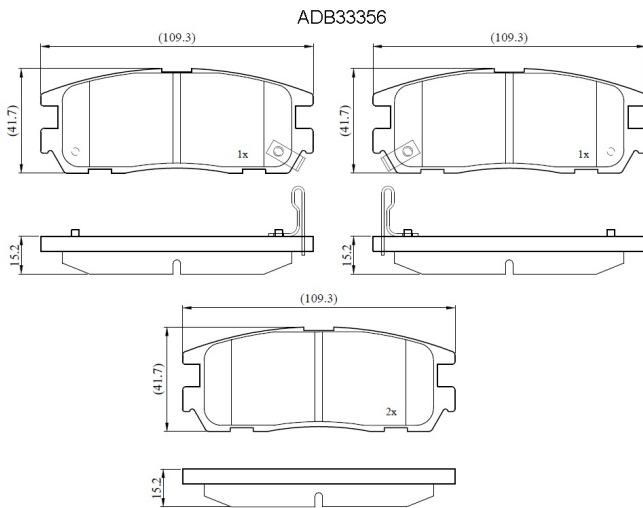

Make: ISUZU

Model: TRUCK VehiCross

Part Number: ADB33356

Vehicle Manufacturing/Engine:

Specifications

| | | |
|-------------------------|---|-------|
| Fitting Position | : | Rear |
| Model Date | : | 99-01 |
| Or. Caliper | : | |

| | | |
|------------------|---|-----------|
| WVA | : | |
| FMSI | : | 7460-D580 |
| Length | : | 109.3 |
| Width | : | 41.7 |
| Thickness | : | 15.8 |