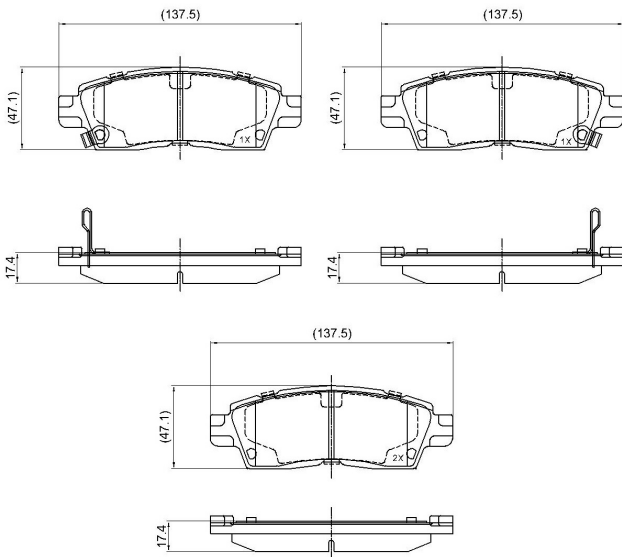

Make: ISUZU

Model: TRUCK

Part Number: ADB32531

Vehicle Manufacturing/Engine:

ADB32531

Specifications

Fitting Position	:	Rear
Model Date	:	03-Aug

Or. Caliper	:	
WVA	:	
FMSI	:	D883
Length	:	137.5
Width	:	47.1
Thickness	:	17.4