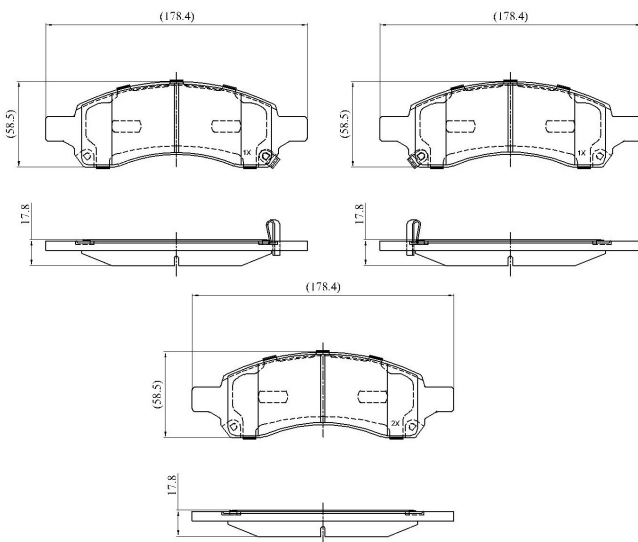

Make: ISUZU

Model: TRUCK

Part Number: ADB32534

Vehicle Manufacturing/Engine:

ADB32534

Specifications

| | | |
|-------------------------|---|-------|
| Fitting Position | : | Front |
| Model Date | : | 08- |

| | | |
|--------------------|---|-------|
| Or. Caliper | : | |
| WVA | : | |
| FMSI | : | D1169 |
| Length | : | 178.4 |
| Width | : | 58.5 |
| Thickness | : | 17.8 |