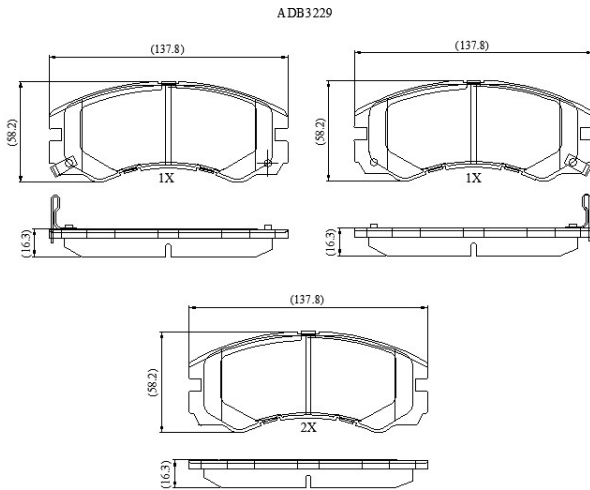

Make: ISUZU

Model: Van Range

Part Number: ADB3229

Vehicle Manufacturing/Engine:

Specifications

Fitting Position	:	Front
Model Date	:	01/95->
Or. Caliper	:	Sumitomo

WVA	:	21845
FMSI	:	
Length	:	137.8
Width	:	58.2
Thickness	:	16.3