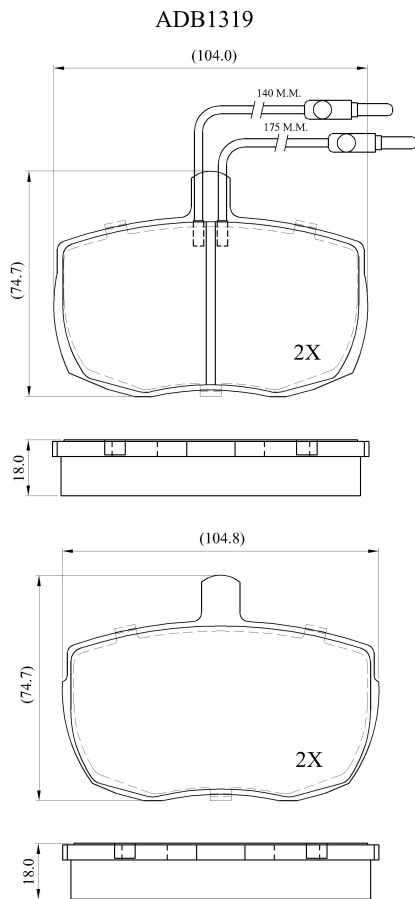

Make: IVECO

Model: Daily 90->96

Part Number: ADB1319

Vehicle Manufacturing/Engine:

Specifications

Fitting Position	:	Front
Model Date	:	01/90-01/96
Or. Caliper	:	Lockheed
WVA	:	21190
FMSI	:	
Length	:	104.8
Width	:	74.7
Thickness	:	18