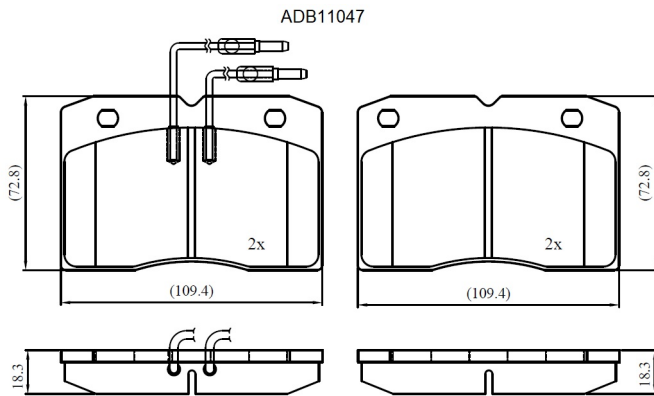

Make: IVECO

Model: Daily->90

Part Number: ADB11047

Vehicle Manufacturing/Engine:

Specifications

Fitting Position	:	Front
Model Date	:	01/82-01/86
Or. Caliper	:	Brembo
WVA	:	21049
FMSI	:	

Length	:	109.4
Width	:	72.8
Thickness	:	18.3