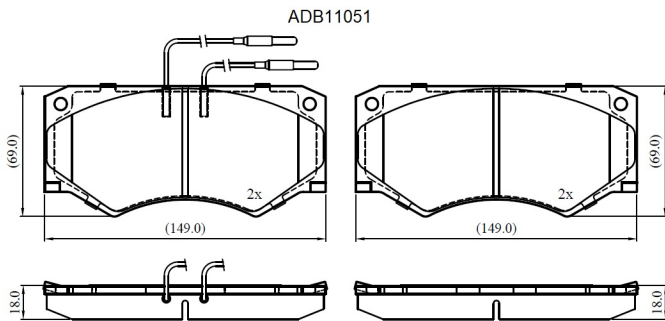

Make: IVECO

Model: Daily->90

Part Number: ADB11051

Vehicle Manufacturing/Engine:

Specifications

Fitting Position	:	Front
Model Date	:	01/86-01/87
Or. Caliper	:	Wabco
WVA	:	21006
FMSI	:	
Length	:	149

Width	:	69
Thickness	:	18