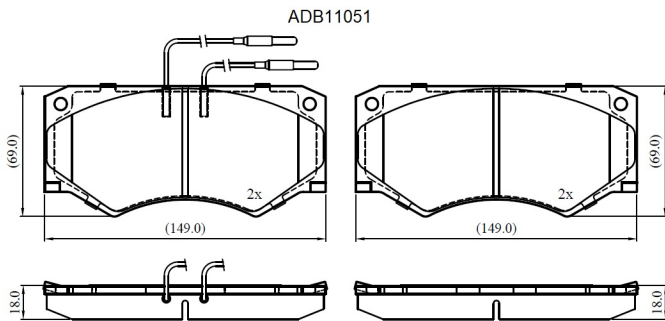

Make: IVECO

Model: Daily->90

Part Number: ADB11051

Vehicle Manufacturing/Engine:

Specifications

Fitting Position	:	Front
Model Date	:	01/85-01/87
Or. Caliper	:	Wabco
WVA	:	21006
FMSI	:	
Length	:	149

Width	:	69
Thickness	:	18