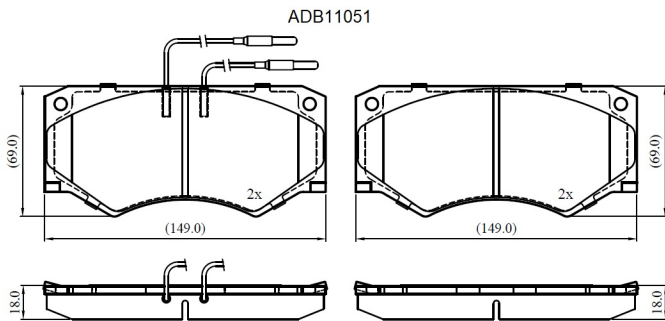

Make: IVECO

Model: Daily->90

Part Number: ADB11051

Vehicle Manufacturing/Engine:

Specifications

Fitting Position	:	Front
Model Date	:	01/85-01/89
Or. Caliper	:	Wabco
WVA	:	21006
FMSI	:	
Length	:	149

Width	:	69
Thickness	:	18