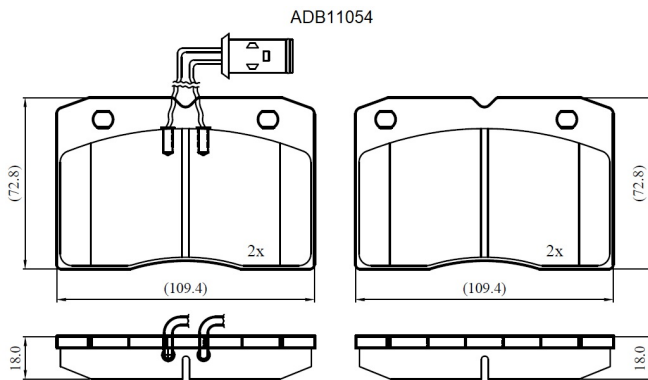

Make: IVECO

Model: Daily->90

Part Number: ADB11054

Vehicle Manufacturing/Engine:

Specifications

Fitting Position	:	Front
Model Date	:	01/86-01/90
Or. Caliper	:	Brembo
WVA	:	21188
FMSI	:	

Length	:	109.4
Width	:	72.8
Thickness	:	18.3