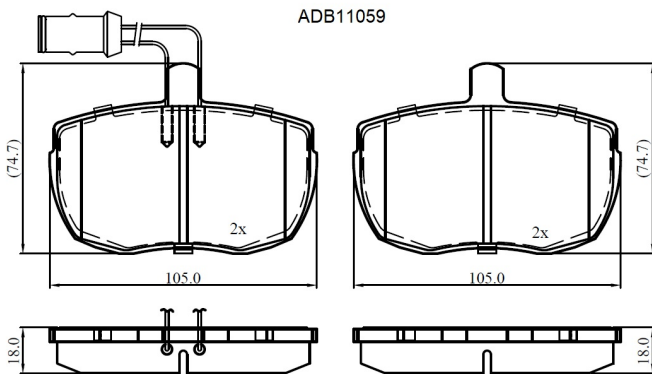

Make: IVECO

Model: Daily->90

Part Number: ADB11059

Vehicle Manufacturing/Engine:

Specifications

| | | |
|-------------------------|---|----------------|
| Fitting Position | : | Front |
| Model Date | : | 01/86-01/90 |
| Or. Caliper | : | Lockheed |
| WVA | : | 2,03,59,20,653 |
| FMSI | : | |

| | | |
|------------------|---|-------|
| Length | : | 104.8 |
| Width | : | 74.7 |
| Thickness | : | 18 |