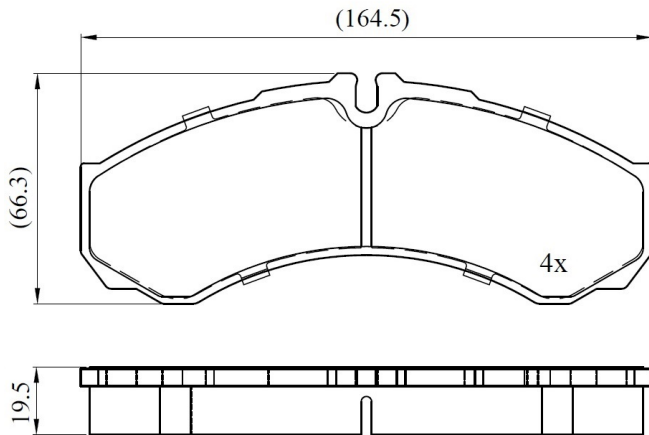

Make: IVECO

Model: Daily 96->99

Part Number: ADB0931

Vehicle Manufacturing/Engine:

ADB0931

Specifications

Fitting Position	:	Front
Model Date	:	01/96-07/99
Or. Caliper	:	Brembo
WVA	:	29121

FMSI	:	
Length	:	164.5
Width	:	66.4
Thickness	:	19.5