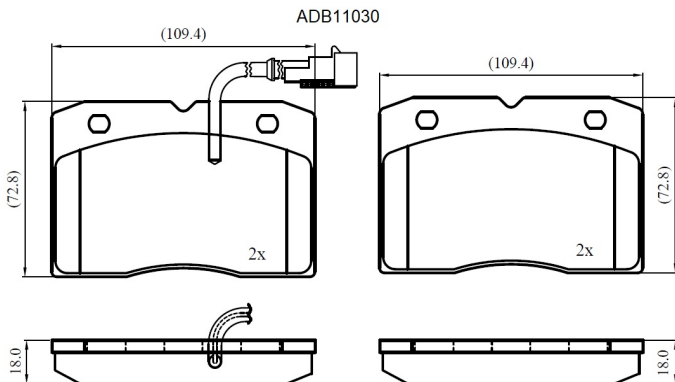

Make: IVECO

Model: Daily 96->99

Part Number: ADB11030

Vehicle Manufacturing/Engine:

Specifications

Fitting Position	:	Front
Model Date	:	01/96-07/99
Or. Caliper	:	Brembo
WVA	:	29140
FMSI	:	

Length	:	109.4
Width	:	72.8
Thickness	:	18