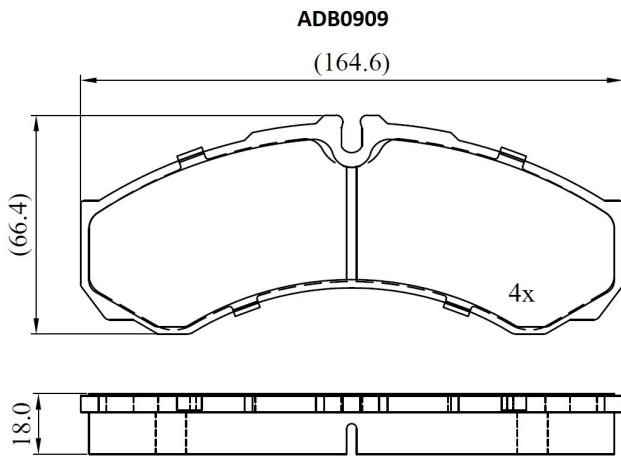

Make: IVECO

Model: Daily 99->

Part Number: ADB0909

Vehicle Manufacturing/Engine:

Specifications

Fitting Position	:	Front
Model Date	:	07/99->
Or. Caliper	:	Brembo
WVA	:	29121

FMSI	:	
Length	:	164.5
Width	:	66.3
Thickness	:	18