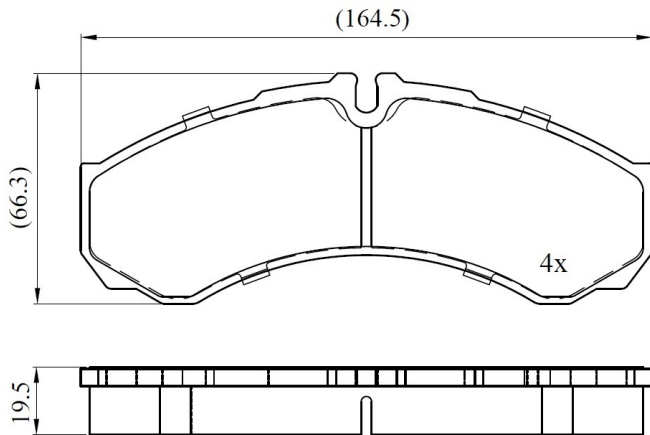

Make: IVECO

Model: Daily 99->

Part Number: ADB0931

Vehicle Manufacturing/Engine:

ADB0931

Specifications

| | | |
|-------------------------|---|---------|
| Fitting Position | : | Front |
| Model Date | : | 07/99-> |
| Or. Caliper | : | Brembo |
| WVA | : | 29121 |

| | | |
|------------------|---|-------|
| FMSI | : | |
| Length | : | 164.5 |
| Width | : | 66.4 |
| Thickness | : | 19.5 |