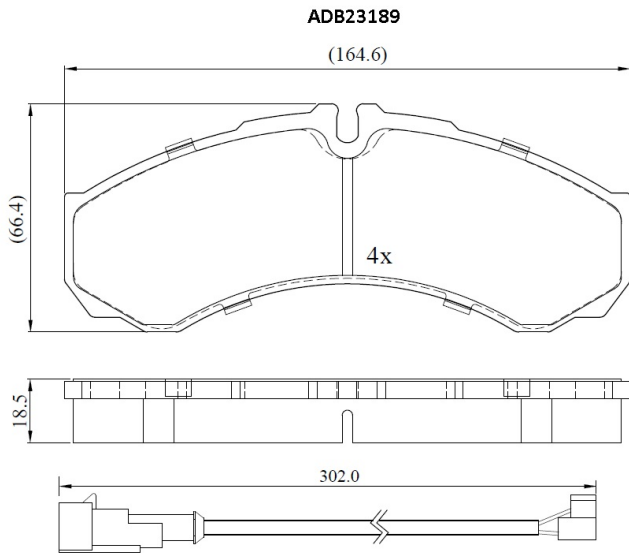

Make: IVECO

Model: DAILY II Platform/Chassis

Part Number: ADB23189

Vehicle Manufacturing/Engine:

Specifications

Fitting Position	:	Rear
Model Date	:	1997-1999

Or. Caliper	:	
WVA	:	29121
FMSI	:	
Length	:	
Width	:	
Thickness	:	