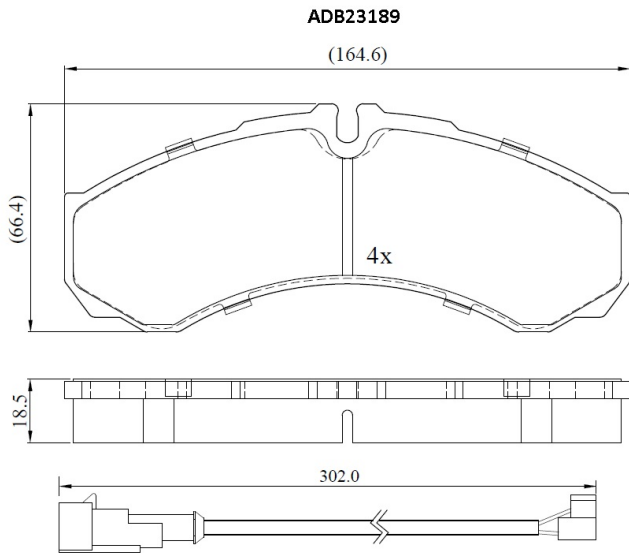

Make: IVECO

Model: DAILY II Platform/Chassis

Part Number: ADB23189

Vehicle Manufacturing/Engine:

Specifications

| | | |
|-------------------------|---|-----------|
| Fitting Position | : | Rear |
| Model Date | : | 1996-1999 |

| | | |
|--------------------|---|-------|
| Or. Caliper | : | |
| WVA | : | 29121 |
| FMSI | : | |
| Length | : | |
| Width | : | |
| Thickness | : | |