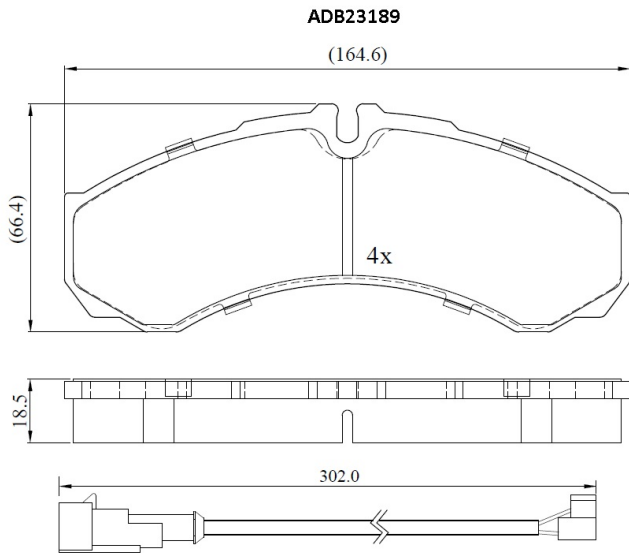

Make: IVECO

Model: DAILY II Van

Part Number: ADB23189

Vehicle Manufacturing/Engine:

Specifications

Fitting Position	:	Rear
Model Date	:	1989-1996

Or. Caliper	:	
WVA	:	29121
FMSI	:	
Length	:	
Width	:	
Thickness	:	