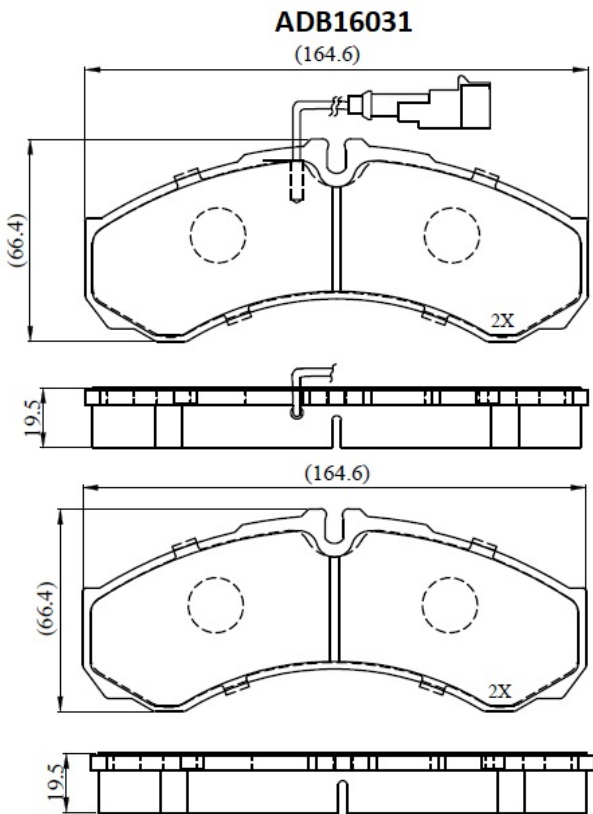

Make: IVECO

Model: DAILY IV Box Body / Estate

Part Number: ADB16031

Vehicle Manufacturing/Engine:

Specifications

Fitting Position	:	Rear
Model Date	:	08/07-03/12

Or. Caliper	:	
WVA	:	29121
FMSI	:	
Length	:	164.5
Width	:	66.4
Thickness	:	19.5