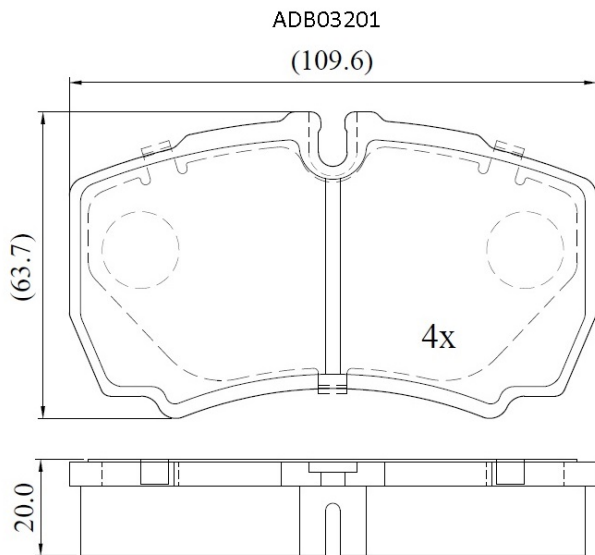

Make: IVECO

Model: DAILY IV Platform/Chassis

Part Number: ADB03201

Vehicle Manufacturing/Engine:

Specifications

Fitting Position	:	Rear
Model Date	:	2006-2011

Or. Caliper	:	
WVA	:	29123
FMSI	:	
Length	:	109.6
Width	:	63.7
Thickness	:	20