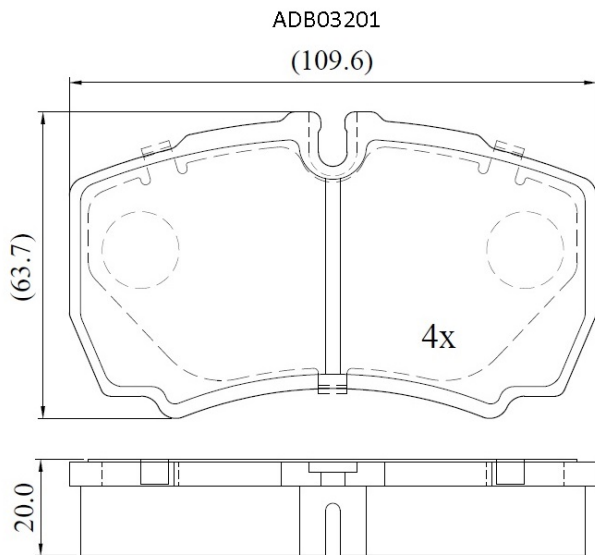

Make: IVECO

Model: DAILY IV Platform/Chassis

Part Number: ADB03201

Vehicle Manufacturing/Engine:

Specifications

| | | |
|-------------------------|---|-----------|
| Fitting Position | : | Rear |
| Model Date | : | 2007-2011 |

| | | |
|--------------------|---|-------|
| Or. Caliper | : | |
| WVA | : | 29123 |
| FMSI | : | |
| Length | : | 109.6 |
| Width | : | 63.7 |
| Thickness | : | 20 |