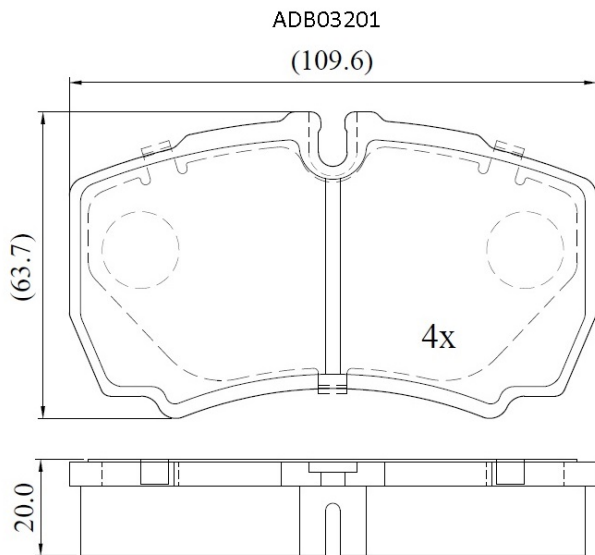

Make: IVECO

Model: DAILY V Platform/Chassis NaturalPower

Part Number: ADB03201

Vehicle Manufacturing/Engine:

Specifications

Fitting Position	:	Rear
Model Date	:	2011-2014

Or. Caliper	:	
WVA	:	29123
FMSI	:	
Length	:	109.6
Width	:	63.7
Thickness	:	20