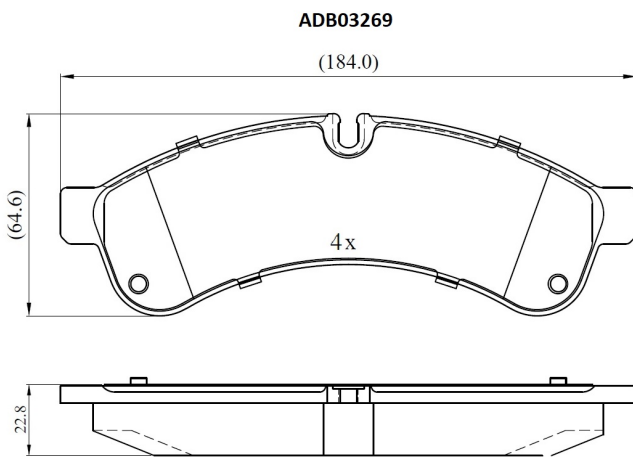

Make: IVECO

Model: DAILY VI Van NaturalPower

Part Number: ADB03269

Vehicle Manufacturing/Engine:

Specifications

Fitting Position	:	Rear
Model Date	:	2014-
Or. Caliper	:	

WVA	:	29231
FMSI	:	
Length	:	184
Width	:	64.6
Thickness	:	22.8