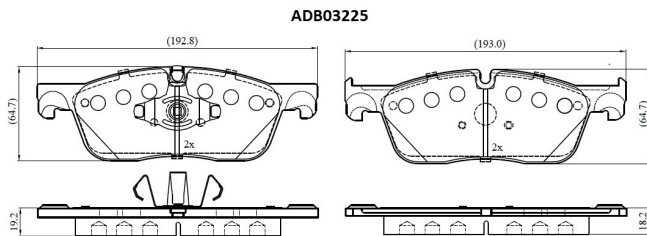

Make: JAGUAR

Model: E-PACE

Part Number: ADB03225

Vehicle Manufacturing/Engine:

Specifications

Fitting Position	:	Front
Model Date	:	2017-
Or. Caliper	:	
WVA	:	22146
FMSI	:	
Length	:	192.8/193.0
Width	:	64.7

Thickness

:

19.2/18.2