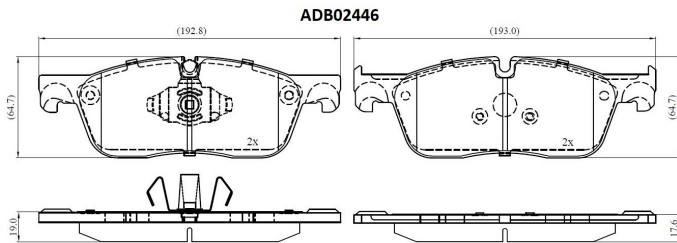

Make: JAGUAR

Model: XE

Part Number: ADB02446

Vehicle Manufacturing/Engine:

Specifications

Fitting Position	:	Front
Model Date	:	2015-
Or. Caliper	:	
WVA	:	2,21,45,22,322
FMSI	:	
Length	:	193.2
Width	:	65.3

Thickness

:

19