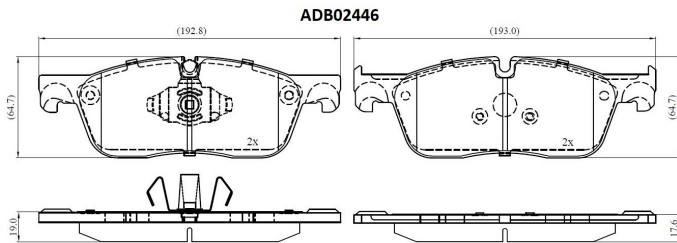

Make: JAGUAR

Model: XF II

Part Number: ADB02446

Vehicle Manufacturing/Engine:

Specifications

Fitting Position	:	Front
Model Date	:	2017-
Or. Caliper	:	
WVA	:	2,21,45,22,322
FMSI	:	
Length	:	193.2
Width	:	65.3

Thickness

:

19