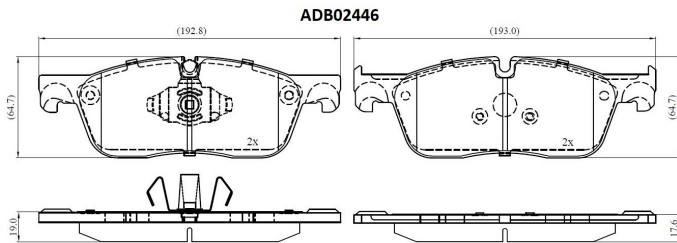

Make: JAGUAR

Model: XF II

Part Number: ADB02446

Vehicle Manufacturing/Engine:

Specifications

Fitting Position	:	Front
Model Date	:	2015-
Or. Caliper	:	
WVA	:	2,21,45,22,322
FMSI	:	
Length	:	193.2
Width	:	65.3

Thickness

:

19