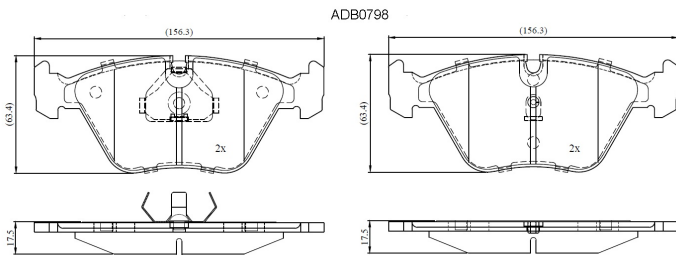

Make: JAGUAR/DAIMLER

Model: Daimler Double Six

Part Number: ADB0798

Vehicle Manufacturing/Engine:

Specifications

Fitting Position : Front
Model Date : 01/90-09/94
Or. Caliper : Ate
WVA : 2,09,68,23,126
FMSI :
Length : 156.3
Width : 63.4
Thickness : 17.3