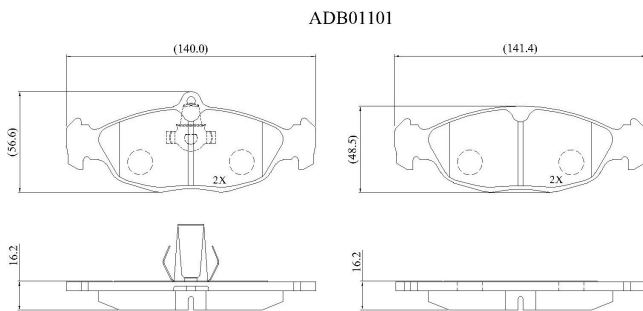

**Make: JAGUAR/DAIMLER**

**Model: Daimler Double Six**

**Part Number: ADB01101**

**Vehicle Manufacturing/Engine:**

### Specifications

|                         |   |             |
|-------------------------|---|-------------|
| <b>Fitting Position</b> | : | Front       |
| <b>Model Date</b>       | : | 09/94-90/97 |
| <b>Or. Caliper</b>      | : | Ate         |
| <b>WVA</b>              | : | 20547       |
| <b>FMSI</b>             | : |             |
| <b>Length</b>           | : | 141.4/140.0 |

|                  |   |      |
|------------------|---|------|
| <b>Width</b>     | : | 46.5 |
| <b>Thickness</b> | : | 16.2 |