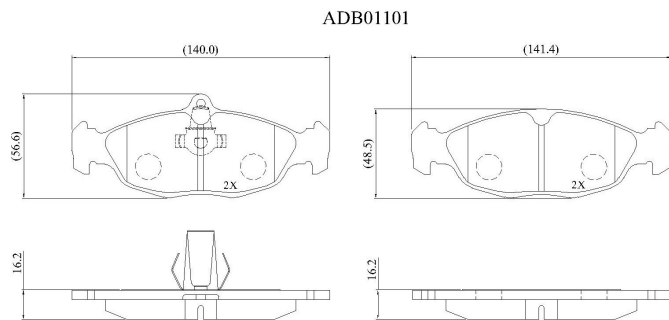

Make: JAGUAR/DAIMLER

Model: Daimler V8

Part Number: ADB01101

Vehicle Manufacturing/Engine:

Specifications

Fitting Position : Rear

Model Date : 09/97->

Or. Caliper : Ate

WVA : 20547

FMSI :

Length : 141.4/140.0

Width : 46.5

Thickness : 16.2