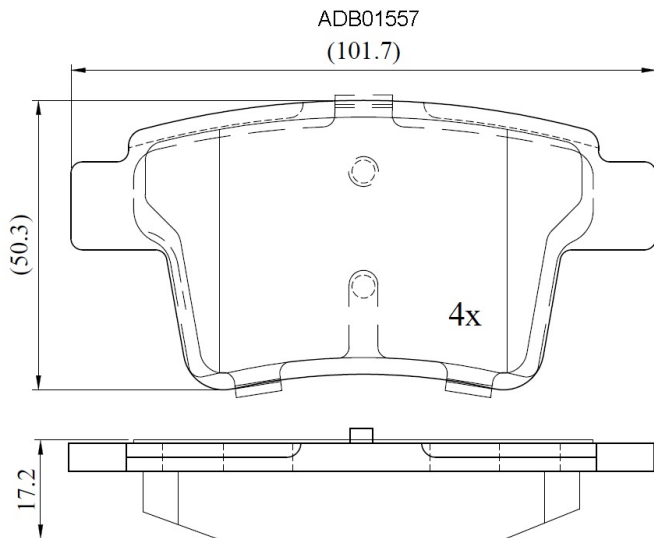

Make: JAGUAR/DAIMLER

Model: Jaguar S Type 2.5V6, 4.2V8

Part Number: ADB01557

Vehicle Manufacturing/Engine:

Specifications

Fitting Position : Rear
Model Date : 03/99->
Or. Caliper :
WVA : 24260
FMSI :
Length : 101.7
Width : 50.3
Thickness : 17.2