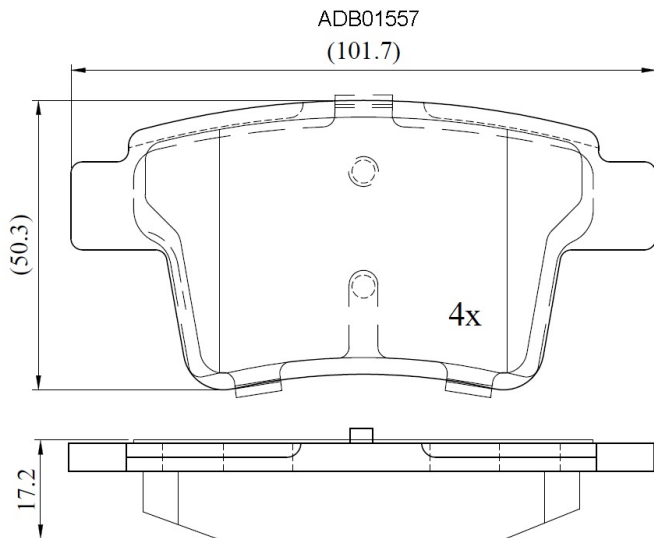

Make: JAGUAR/DAIMLER

Model: Jaguar S Type X200

Part Number: ADB01557

Vehicle Manufacturing/Engine:

Specifications

Fitting Position : Rear
Model Date : 03/99->
Or. Caliper :
WVA : 24260
FMSI :
Length : 101.7
Width : 50.3
Thickness : 17.2