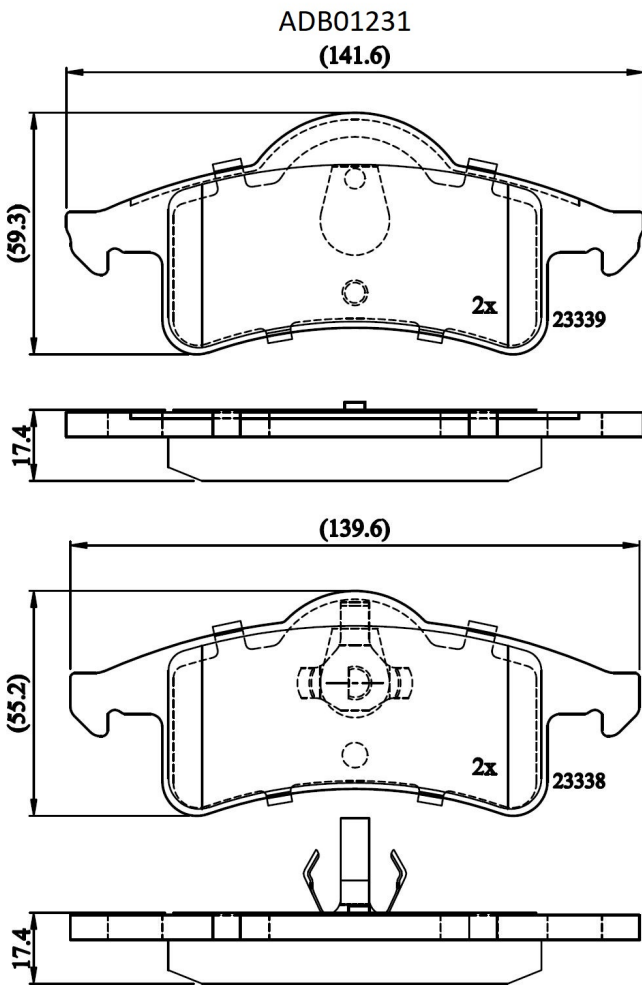

Make: JEEP

Model: CHEROKEE (XJ)

Part Number: ADB01231

Vehicle Manufacturing/Engine:

Specifications

Fitting Position	:	Rear
Model Date	:	01/88-09/01
Or. Caliper	:	
WVA	:	23339
FMSI	:	
Length	:	139.60/141.60
Width	:	55.20/59.30
Thickness	:	17.4