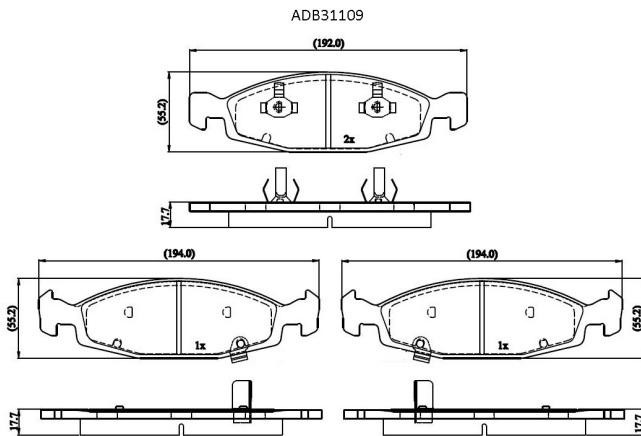

Make: JEEP

Model: Cherokee

Part Number: ADB31109

Vehicle Manufacturing/Engine:

Specifications

Fitting Position	:	Front
Model Date	:	99-05
Or. Caliper	:	
WVA	:	

FMSI	:	
Length	:	192.00/194.00
Width	:	55.2
Thickness	:	17.7