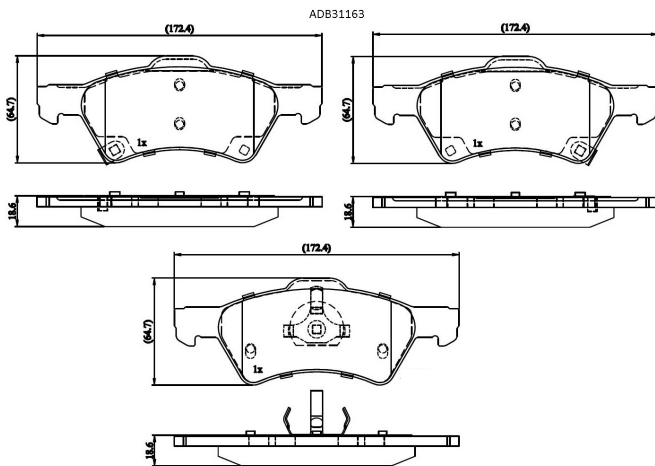

Make: JEEP

Model: Cherokee

Part Number: ADB31163

Vehicle Manufacturing/Engine:

Specifications

Fitting Position	:	Front
Model Date	:	01-Aug
Or. Caliper	:	
WVA	:	

FMSI	:	
Length	:	172.4
Width	:	64.7
Thickness	:	17.7