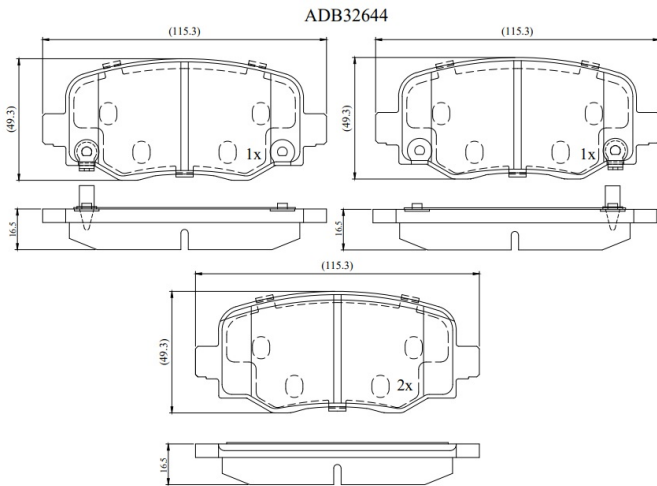

Make: JEEP

Model: Cherokee

Part Number: ADB32644

Vehicle Manufacturing/Engine:

Specifications

Fitting Position	:	Rear
Model Date	:	14-
Or. Caliper	:	

WVA	:	
FMSI	:	D1734
Length	:	115.3
Width	:	49.3
Thickness	:	16.5