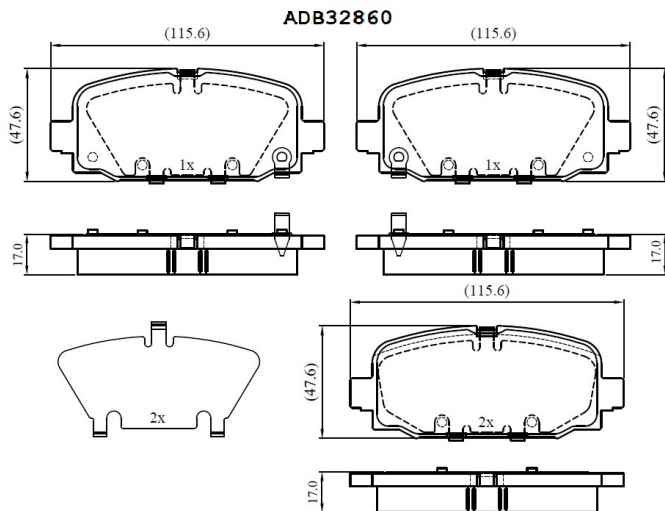

Make: JEEP

Model: Compass

Part Number: ADB32860

Vehicle Manufacturing/Engine:

Specifications

Fitting Position	:	Rear
Model Date	:	2017-
Or. Caliper	:	

WVA	:	22,84,42,28,45,22,846
FMSI	:	
Length	:	115.8
Width	:	47.4
Thickness	:	17.1