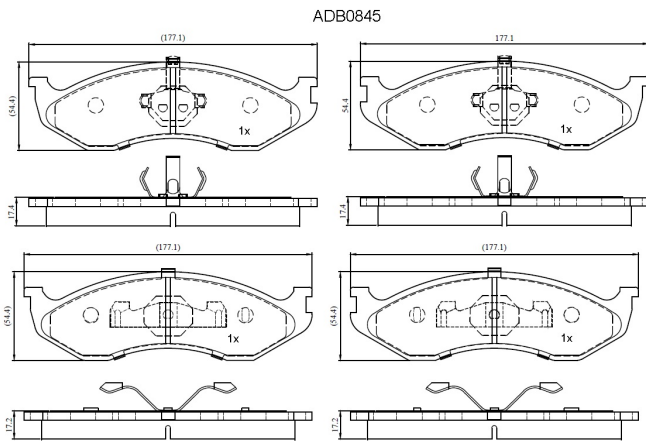

Make: JEEP

Model: Grand Cherokee -> 02/99

Part Number: ADB0845

Vehicle Manufacturing/Engine:

Specifications

Fitting Position	:	Front
Model Date	:	10/93-01/97
Or. Caliper	:	K-Hayes
WVA	:	21822

FMSI	:	
Length	:	177.1
Width	:	54.4
Thickness	:	17.2