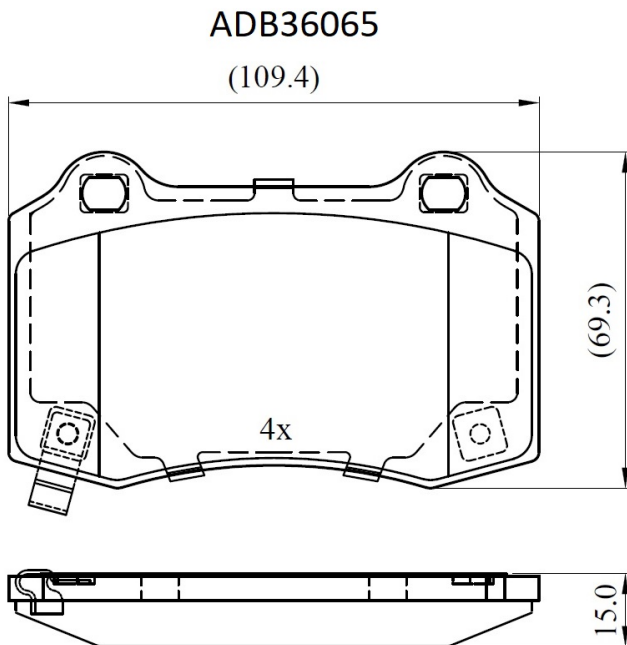

Make: JEEP

Model: GRAND CHEROKEE III

Part Number: ADB36065

Vehicle Manufacturing/Engine:

Specifications

Fitting Position

:

Rear

Model Date	:	2006-2010
Or. Caliper	:	
WVA	:	24076
FMSI	:	
Length	:	109.6
Width	:	69.1
Thickness	:	14.8