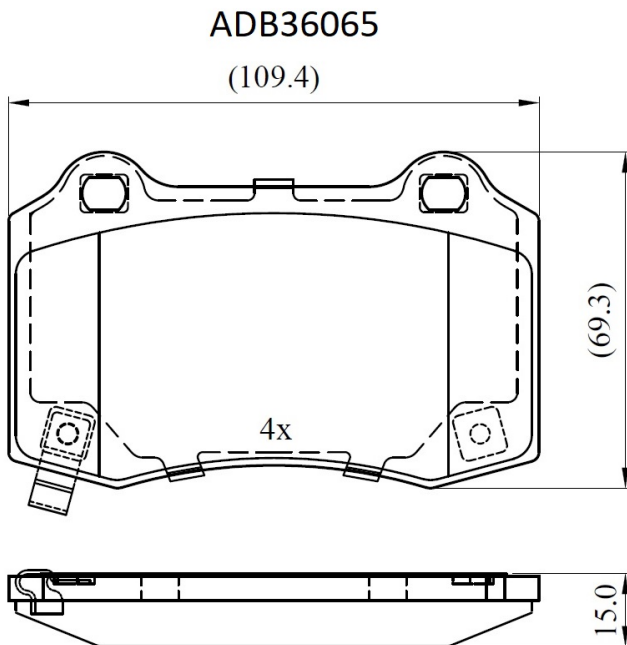

Make: JEEP

Model: GRAND CHEROKEE IV

Part Number: ADB36065

Vehicle Manufacturing/Engine:

Specifications

Fitting Position

:

Rear

Model Date	:	2017-
Or. Caliper	:	
WVA	:	24076
FMSI	:	
Length	:	109.6
Width	:	69.1
Thickness	:	14.8