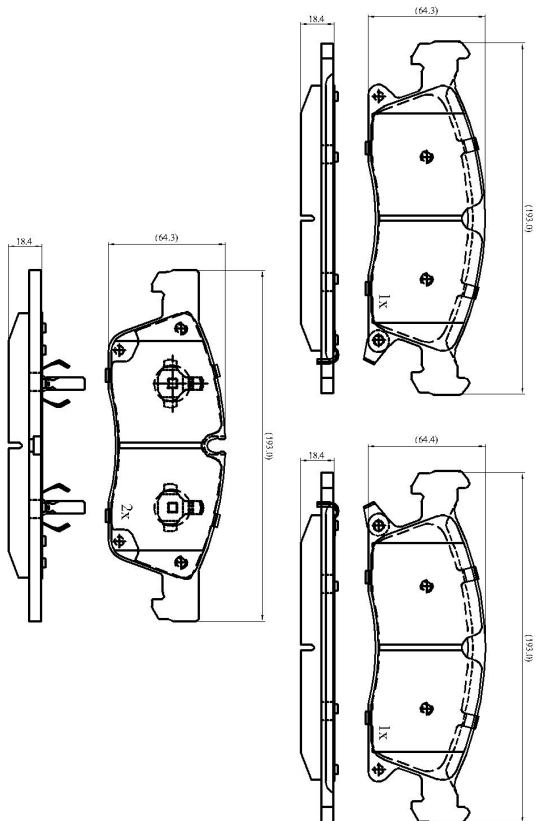

Make: JEEP

Model: GRAND CHEROKEE IV

Part Number: ADB36096

Vehicle Manufacturing/Engine:

ADB36096

Specifications

Fitting Position

:

Front

Model Date	:	2014-
Or. Caliper	:	
WVA	:	25,19,02,51,91,25,192
FMSI	:	
Length	:	193.1,194.3
Width	:	63.9,64
Thickness	:	19